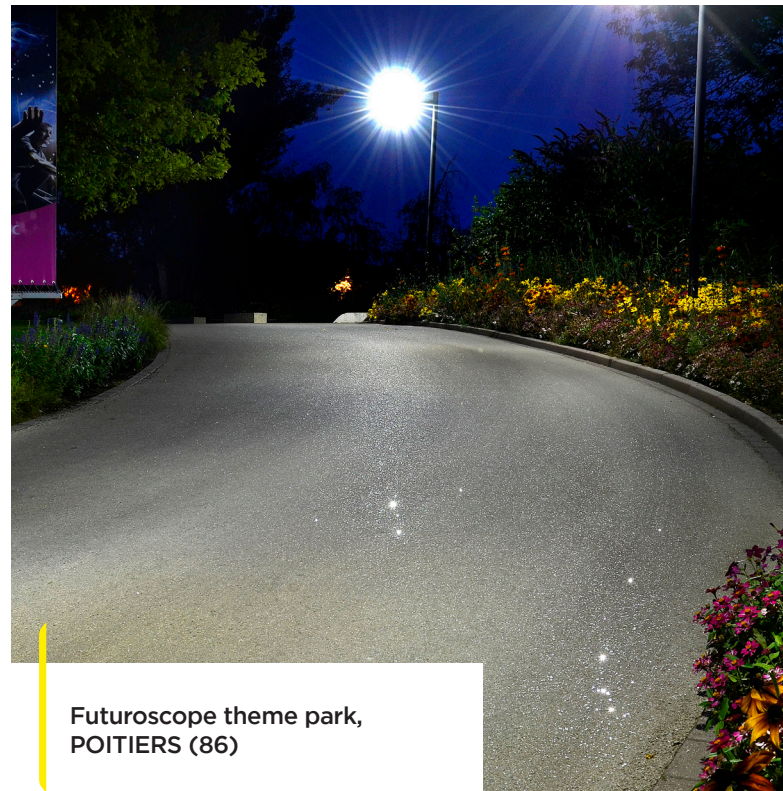

# SCINTIFLEX

THE PAVEMENT THAT PLAYS WITH LIGHT

Downtown,  
ARCAÇHON (33)

Downtown,  
SERMAISE (91)

Futuroscope theme park,  
POITIERS (86)

WE OPEN THE WAY

# SCINTIFLEX

THE PAVEMENT THAT PLAYS WITH LIGHT

Scintiflex is an attractive urban pavement. It contains fragments of mirror that catch the light and sparkle beneath public lighting and vehicle headlights.

Scintiflex is ideal for shared mobility zones: it sharpens the vigilance of the different road users and clearly differentiates between different areas.

Its decorative qualities bring out the best in prestigious sites, architectural landmarks and tourist attractions.

Scintiflex becomes even more attractive when combined with a clear synthetic binder, or a plant-based binder, thanks to the resultant natural or dyed color.

Scintiflex's properties are comparable to those of traditional surfaces. It can be used for pedestrian traffic, soft mobility options and urban traffic.